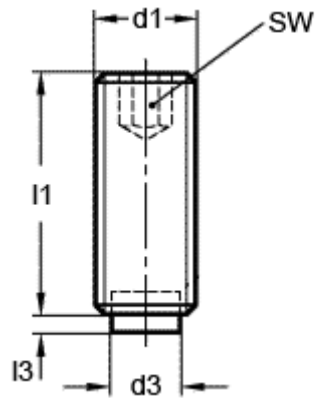

Data Sheet

Article number: 20931640

Description: E+G Grub screw
GN 913.3-M8-25-KU

Measures

$d1 = M8$
 $d3 = 5$
 $l1 = 25.0$
 $l3 = 1.6$
 $SW = 4.0$